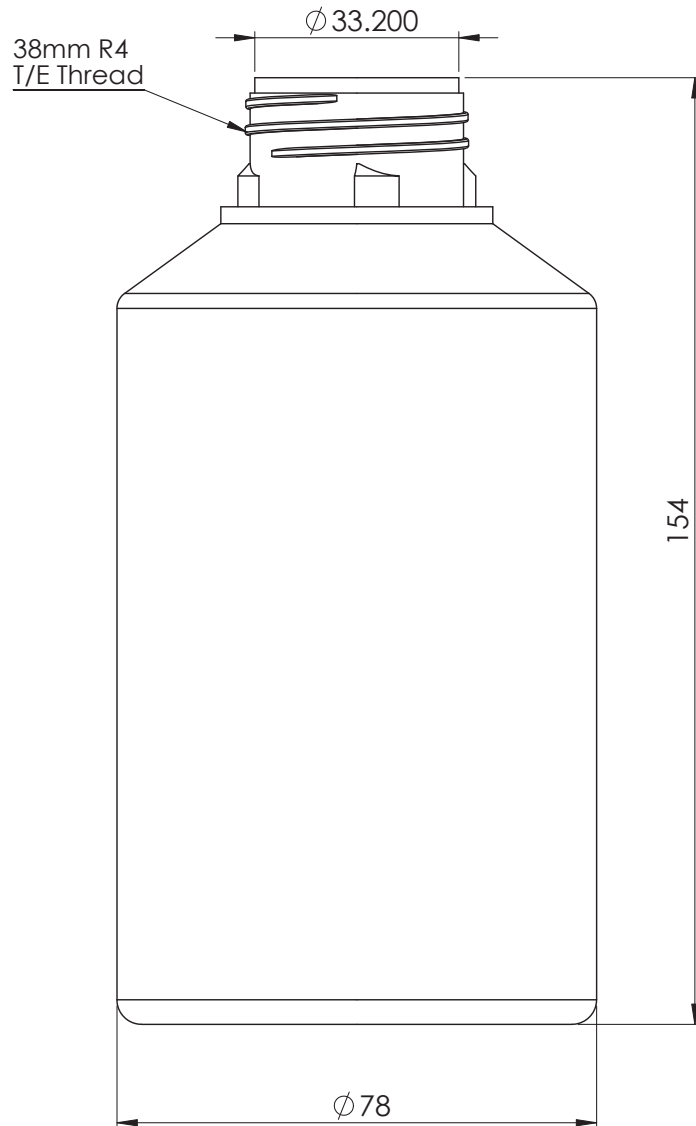

Taylor Davis

...not just ANY packaging company!

Product Specification Sheet

Product Category: **BOTTLES**

Product Title: **BOT 500ML 38MM CASTLE - NATURAL**

Product Code: **IRB500M005**

UNLESS OTHERWISE SPECIFIED: DIMENSIONS ARE IN MILLIMETERS SURFACE FINISH: TOLERANCES: LINEAR: ANGULAR:			DO NOT SCALE DRAWING	
			TITLE: 500ml 38mm R4 Thread Bottle	
DRAWN	NAME	DATE		
MATERIAL: HDPE			DWG. NO. W0500 - Tech Spec	A4
WEIGHT: 35			SCALE: 1:2	SHEET 1 OF 1