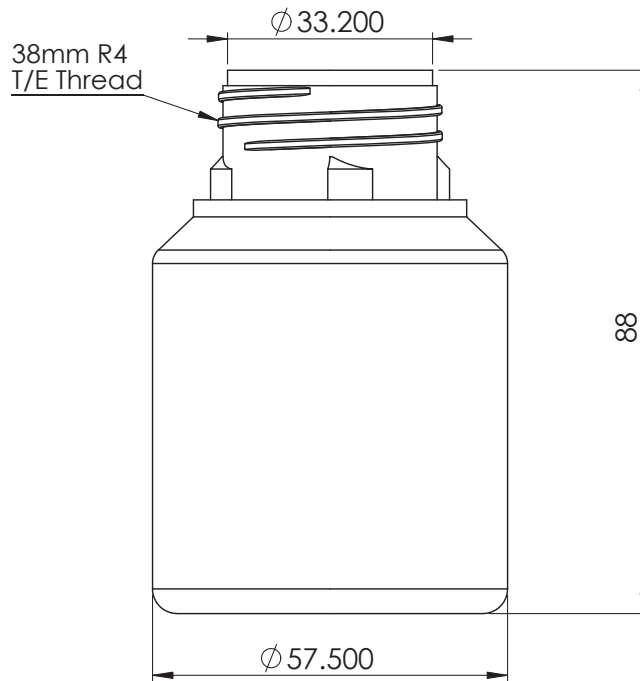

# Product Specification Sheet

Product Category: **BOTTLES**

Product Title: **BOT 125ML 38MM CASTLE - NATURAL**

Product Code: **IRB125M002**

UNLESS OTHERWISE SPECIFIED: DIMENSIONS ARE IN MILLIMETERS SURFACE FINISH: TOLERANCES: LINEAR: ANGULAR:			DO NOT SCALE DRAWING	
			TITLE: <b>125ml 38mm R4 Thread Bottle</b>	
DRAWN	NAME	DATE		
MATERIAL: HDPE			DWG NO. <b>W0125 - Tech Spec</b>	A4
WEIGHT: 14.5			SCALE: 1:1	SHEET 1 OF 1