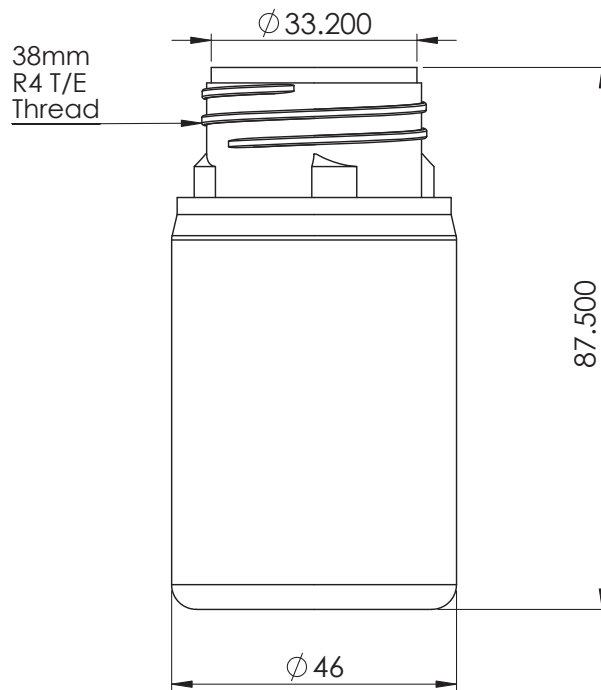

# Product Specification Sheet

Product Category: **BOTTLES**

Product Title: **BOT 75ML 38MM CASTLE - NATURAL**

Product Code: **IRB075M001**

UNLESS OTHERWISE SPECIFIED: DIMENSIONS ARE IN MILLIMETERS SURFACE FINISH: TOLERANCES: LINEAR: ANGULAR:			DO NOT SCALE DRAWING	
			TITLE: <b>75ml 38mm R4 Thread Bottle</b>	
DRAWN	NAME	DATE		
MATERIAL: HDPE			DWG NO. <b>W0075 - Tech Spec</b>	A4
WEIGHT: 12.5			SCALE:1:1	SHEET 1 OF 1