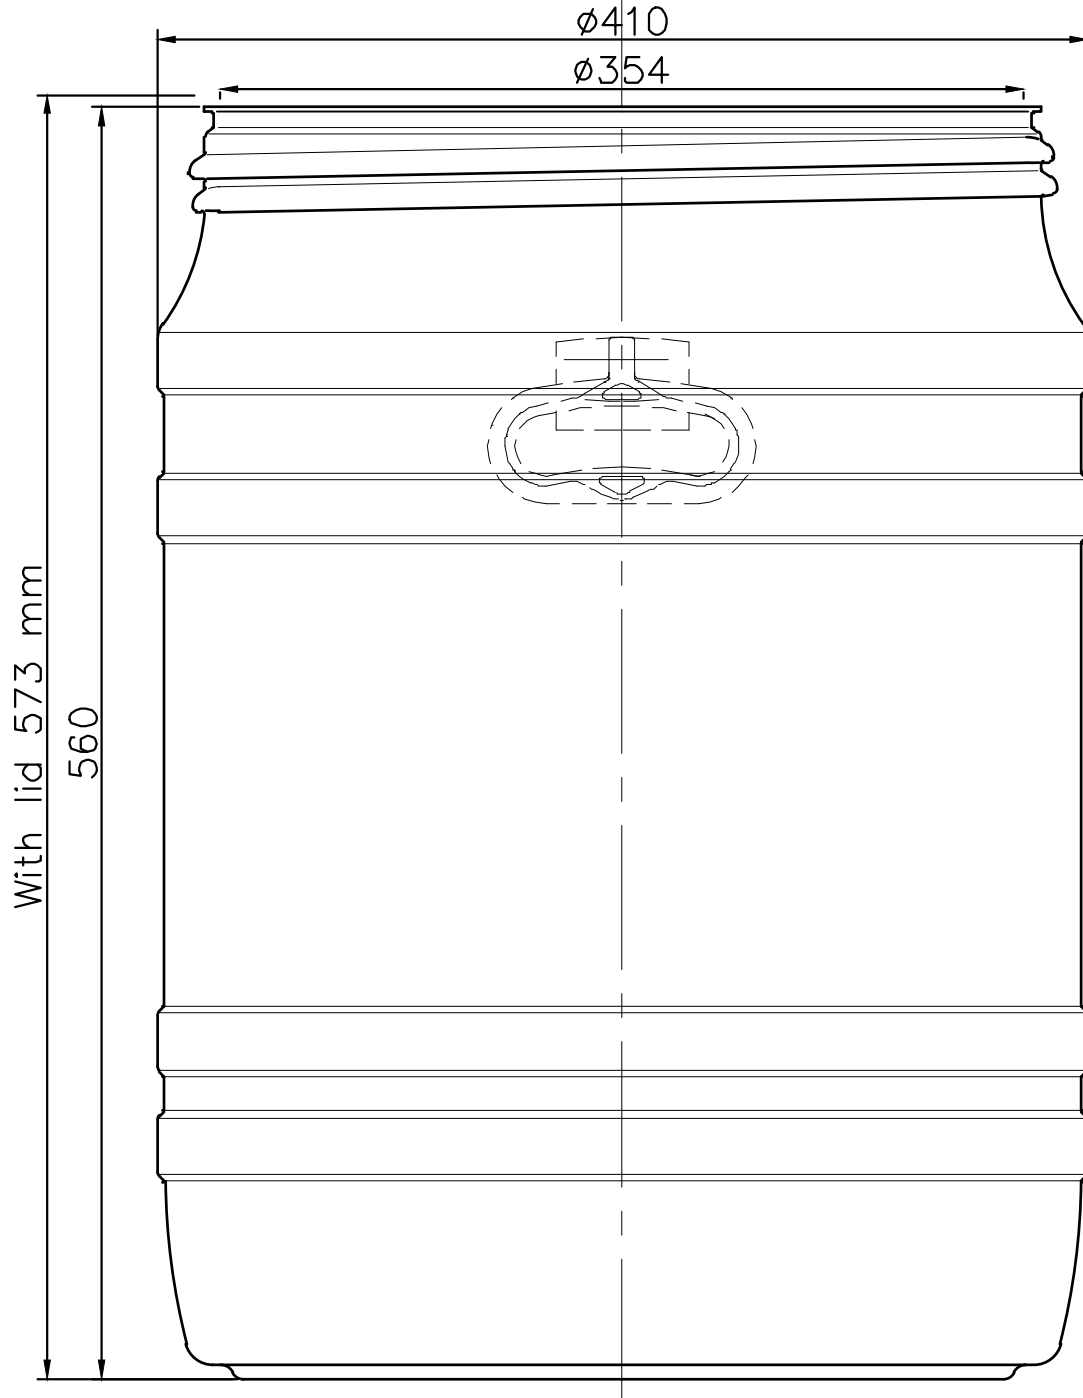

Title 6943 Total opening drum 64 liter

Revision	Rev. Date	Units
0	12-12-2019	mm

This document is property of CurTec Nederland B.V.
and may not be copied or communicated without written consent.
All Rights Reserved