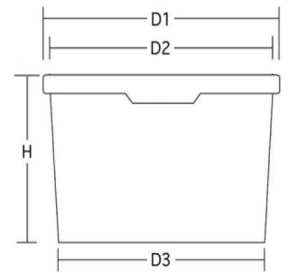

Technical data sheet bucket | JETB 850 - Jokey Euro Tainer Box

basic data

Weight category	E
weight no handle	30,0 g
volume to rim	0,94 l
top load performance	¹ 8,0 kg

dimensions

D1	118,0 mm
D2	107,0 mm
D3	91,0 mm
H without lid	124,0 mm

tolerances

dimensions	± 1 mm
Weight tolerance	± 10 %

Possible combinations

handle	Description	weight
	belt handle	2,0 g
	no handle	+

lid	Type	Description	stacking height two fold:	each further:
	standard	DETB 116	241,0 mm	116,0 mm
	sealing lid	FDET B 116	254,5 mm	126,5 mm

decoration	Method of decoration	height:	width:	median breadth:
	Digital	85,0 mm	300,0 mm	310,0 mm
	IML	102,81 mm	313,12 mm	
	Offset	0,0 mm	0,0 mm	0,0 mm

Logistics (standard view)

Pallet	EUP (Europallet)
Width	80 cm (31,5'')
Length	120 cm (47,24'')
Height	1,20 m
Quantity per pallet	3150
Quantity per layer	63

decoration

Method of decoration	Diameter
IML	98,50 mm
Offset	85,0 mm

Logistics (standard view)

Pallet	EUP (Europallet)
Width	80 cm (31,5´´)
Length	120 cm (47,24´´)
Height	2,20 m
Quantity per pallet	22400
Quantity per layer	0