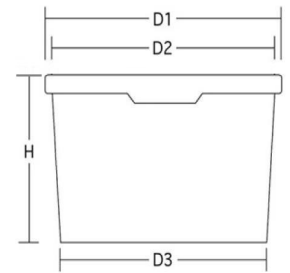

Technical data sheet bucket | JET 275 P - Jokey Euro Tainer Profi

**basic data**

Weight category	E
weight no handle	670,0 g
volume to rim	28,50 l
top load performance	<sup>1</sup> 65,0 kg

**dimensions**

D1	340,0 mm
D2	325,0 mm
D3	286,0 mm
H without lid	399,0 mm

**tolerances**

dimensions	± 1 mm
Weight tolerance	± 5 %

**Possible combinations**

handle	Description	weight
	metal handle	57,0 g
	no handle	+
	body grip	+
	roller grips	3,0 g

lid	Type	Description	stacking height two fold:	each further:
	standard	DET 340 P	786,0 mm	385,0 mm

decoration	Method of decoration	height:	width:	median breadth:
	Digital	0,0 mm	0,0 mm	0,0 mm
	IML	0,00 mm	0,00 mm	
	Offset	300,0 mm	930,0 mm	948,0 mm

**Logistics (standard view)**

Pallet	EUP (Europallet)
Width	80 cm (31,5´´)
Length	120 cm (47,24´´)
Height	2,20 m
Quantity per pallet	288
Quantity per layer	8

**decoration**

Method of decoration	Diameter
IML	0,00 mm
Offset	0,0 mm

**Logistics (standard view)**

Pallet	EUP (Europallet)
Width	80 cm (31,5´´)
Length	120 cm (47,24´´)
Height	2,20 m
Quantity per pallet	1152
Quantity per layer	8