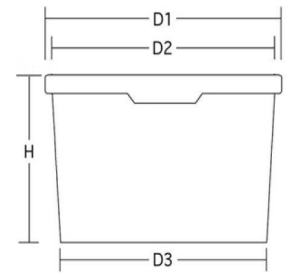

Technical data sheet bucket | JET 125 P - Jokey Euro Tainer Profi