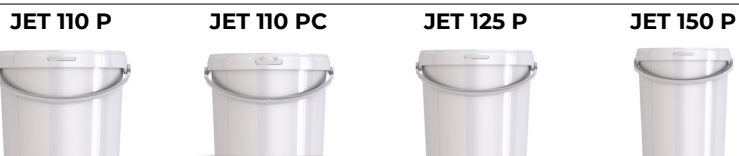

Possible combinations

bucket